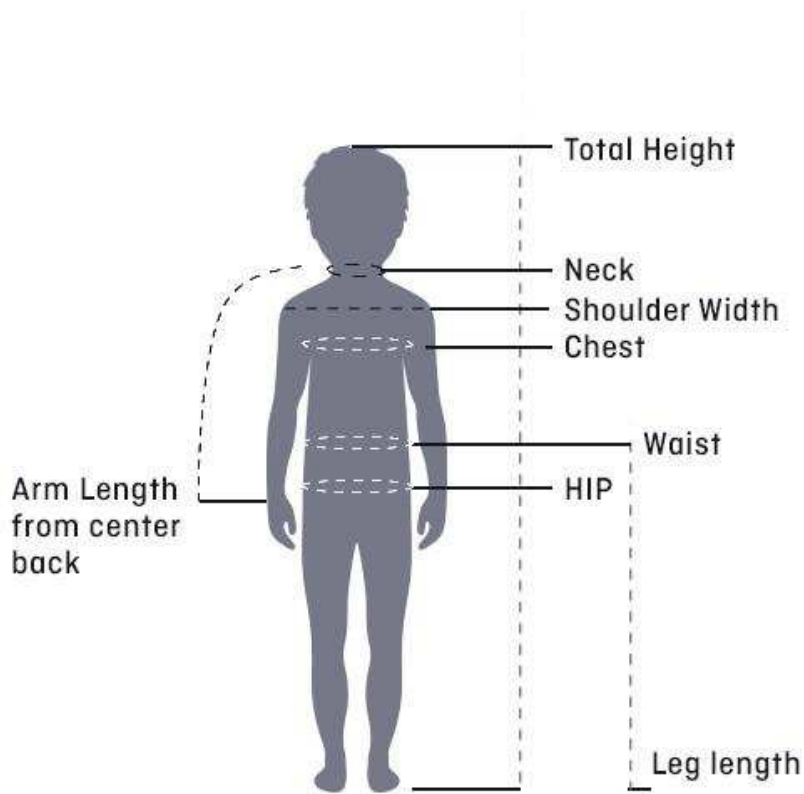

*Includes Germany, Austria, Switzerland, Spain, France, Great Britain and Italy.

WOMEN'S SIZES

WOMEN'S TOP

INT / ES	XS	S	M	L	XL	XXL	3XL	4XL
IT	38	40	42	44	46	48	50	52
DE*	32	34	36	38	40	42	44	46
FR	34	36	38	40	42	44	46	48
USA	XXS	XS	S	M	L	XL	2XL	3XL
UK	4	6	8	10	12	14	16	18
TOTAL HEIGHT (cm)	160-163	162-165	164-167	168-171	170-173	172-175	174-177	176-179
CHEST (cm)	82-85	86-89	90-93	94-97	98-101	102-105	106-109	110-113
WAIST (cm)	61-64	65-68	69-72	73 - 76	77-80	81-84	85-88	89-92
HIP (cm)	86-89	90-93	94-97	98-101	102-105	106-109	110-113	114-117

*Includes Germany, Austria and Switzerland.

WOMEN'S SIZES

WOMEN'S TROUSERS

INT / ES	XS	S	M	L	XL	XXL	3XL	4XL
IT	38	40	42	44	46	48	50	52
DE*	32	34	36	38	40	42	44	46
FR	34	36	38	40	42	44	46	48
USA	XXS	XS	S	M	L	XL	2XL	3XL
UK	4	6	8	10	12	14	16	18
TOTAL HEIGHT (cm)	160-163	162-165	164-167	168-171	170-173	172-175	174-177	176-179
WAIST (cm)	61-64	65-68	69-72	73 - 76	77-80	81-84	85-88	89-92
HIP (cm)	86-89	90-93	94-97	98-101	102-105	106-109	110-113	114-117
INSEAM (cm)	77	78	79	80	81	82	83	84
SHORT - Inseam leg (cm)	73	74	75	76	77	78	79	80
LONG - Inseam leg (cm)	81	82	83	84	85	86	87	88

*Includes Germany, Austria and Switzerland.

KIDS' APPAREL

KIDS' APPAREL

YOU ARE BUYING	92	104	116	128	140	152	164	176
AGE	2/3	3/4	5/6	6/7	8/9	10/11	12/14	14/16
USA	3XS	XXS	XS	S	M	L	XL	XXL
TOTAL HEIGHT (cm)	86-98	98-110	110-122	122-134	134-146	146-158	159-169	170-180
CHEST (cm)	50-55	53-58	56-61	59-64	64-69	69-74	75-80	81-86
WAIST (cm)	50-54	52-56	54-58	56-60	59-62	62-65	66-69	70-73
HIP (cm)	53-57	58-62	63-67	68-72	73-77	78-82	83-87	88-92
ARM LENGTH from center back (cm)	40-45	46-51	52-57	58-63	64-69	70-75	64-79	78-83
LEG LENGTH standard (cm)	49-57	58-66	67-75	76-82	83-89	90-96	97-103	104-110