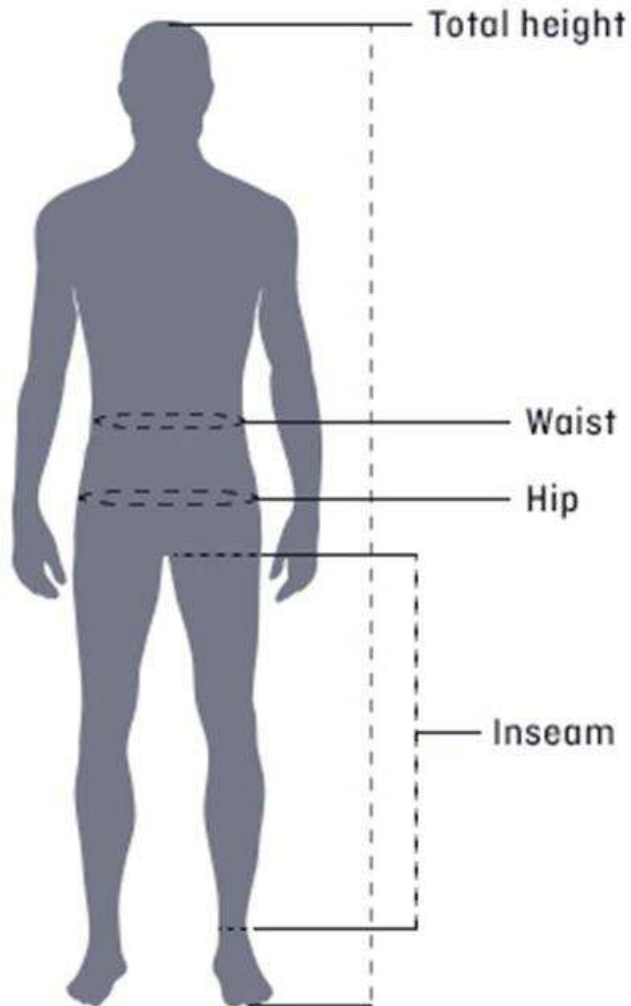

MEN'S SIZES

MEN'S TOP

EU*	44/XS	46/S	48/M	50/L	52/XL	54/XXL	56/3XL	58/4XL	60/5XL
USA	XXS	XS	S	M	L	XL	XXL	3XL	4XL
TOTAL HEIGHT (cm)	170-173	173-176	176-179	179-182	182-185	185-188	189-192	193-196	197-200
CHEST (cm)	88-91	86-92	92-98	98-104	104-110	110-116	117-125	126-136	136-146
WAIST (cm)	76-79	74-80	80-86	86-92	92-98	98-104	105-113	114-124	124-134
HIP (cm)	92-95	90-96	96-102	102-108	108-114	114-120	121-129	130-140	140-150

*Includes Germany, Austria, Switzerland, Spain, France, Great Britain and Italy.

MEN'S SIZES

MEN'S TROUSERS

EU*	44/XS	46/S	48/M	50/L	52/XL	54/XXL	56/3XL	58/4XL	60/5XL
USA	XXS	XS	S	M	L	XL	XXL	3XL	4XL
TOTAL HEIGHT (cm)	170-173	173-176	176-179	179-182	182-185	185-188	189-192	193-196	197-200
WAIST (cm)	75-79	79-83	83-87	87-91	91-96	96-101	101-106	106-111	111-116
HIP (cm)	91-95	95-99	99-103	103-108	108-112	112-117	117-121	121-126	126-130
INSEAM (cm)	81	82	83	84	85	86	87	88	89
SHORT - Outseam leg (cm)	77	78	79	80	81	82	83	84	85
LONG - Inseam leg (cm)	85	86	87	88	89	90	91	92	93

*Includes Germany, Austria, Switzerland, Spain, France, Great Britain and Italy.

WOMEN'S SIZES

WOMEN'S TOP

INT / ES	XS	S	M	L	XL	XXL	3XL	4XL
IT	38	40	42	44	46	48	50	52
DE*	32	34	36	38	40	42	44	46
FR	34	36	38	40	42	44	46	48
USA	XXS	XS	S	M	L	XL	2XL	3XL
UK	4	6	8	10	12	14	16	18
TOTAL HEIGHT (cm)	160-163	162-165	164-167	168-171	170-173	172-175	174-177	176-179
CHEST (cm)	82-85	86-89	90-93	94-97	98-101	102-105	106-109	110-113
WAIST (cm)	61-64	65-68	69-72	73 - 76	77-80	81-84	85-88	89-92
HIP (cm)	86-89	90-93	94-97	98-101	102-105	106-109	110-113	114-117