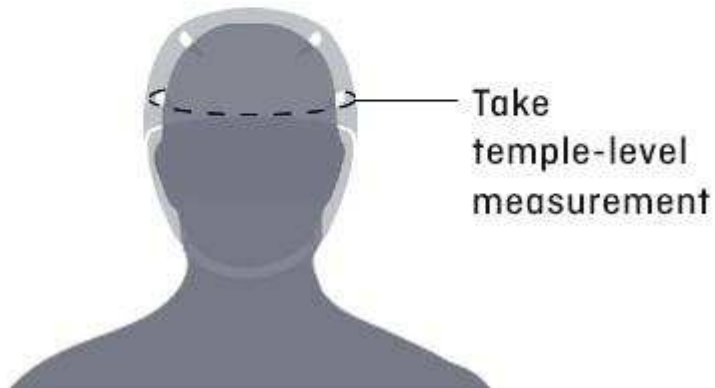

ESSENTIAL ALPINE HEADWEAR

ESSENTIAL ALPINE HEADWEAR

YOU ARE BUYING	S	M	L
ADULT (cm)	56	58	60
KID (cm)	51	53	55
UNISEX (cm)		58