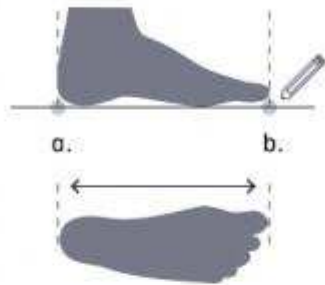

ESSENTIAL ALPINE SOCKS

Sock size

Place your heel against the wall and measure your foot length from the heel to the longest part of your toe. For a comfort fit add some additional mm to your measurement.

* Includes Germany, Austria, Switzerland, France and Spain.

ESSENTIAL ALPINE SOCKS

IT	35 - 37	38 - 40	41 - 43	44 - 46	47 - 49
EU*	S	M	L	XL	XXL
UK	3 - 4.5	5 - 6.5	7 - 9	9.5 - 11	11.5 - 13.5
MONDOPOINT (cm)	22.0 - 23.5	24.0 - 25.5	26.0 - 28.0	28.5 - 30.0	30.5 - 32.5
US MEN	4 - 4.5	6 - 7.5	8 - 10	10.5 - 12	12.5 - 14.5
US WOMEN	W 5 - 6.5	W 7 - 8.5	W 9 - 11		
KID SIZE YOU ARE BUYING	26 - 28	29 - 31	32 - 34		
UK	8.5 - 10	11 - 12.5	13 - 2		
KIDS US	9.5 - 11	12 - 13.5	1 - 2.5		

ESSENTIAL ALPINE HEADWEAR

ESSENTIAL ALPINE HEADWEAR

YOU ARE BUYING	S	M	L
ADULT (cm)	56	58	60
KID (cm)	51	53	55
UNISEX (cm)		58	

ESSENTIAL ALPINE FOOTWEAR

STEP 1

Grab a piece of paper and a pencil and tape the piece of paper down to the floor.

STEP 2

Stand up straight on the taped paper and push your heel against the wall.

STEP 3

Trace the outline of your foot on the paper and make sure that the pencil is aligned accurately to the foot.

STEP 4

Use a ruler to measure the heel-to-toe length.