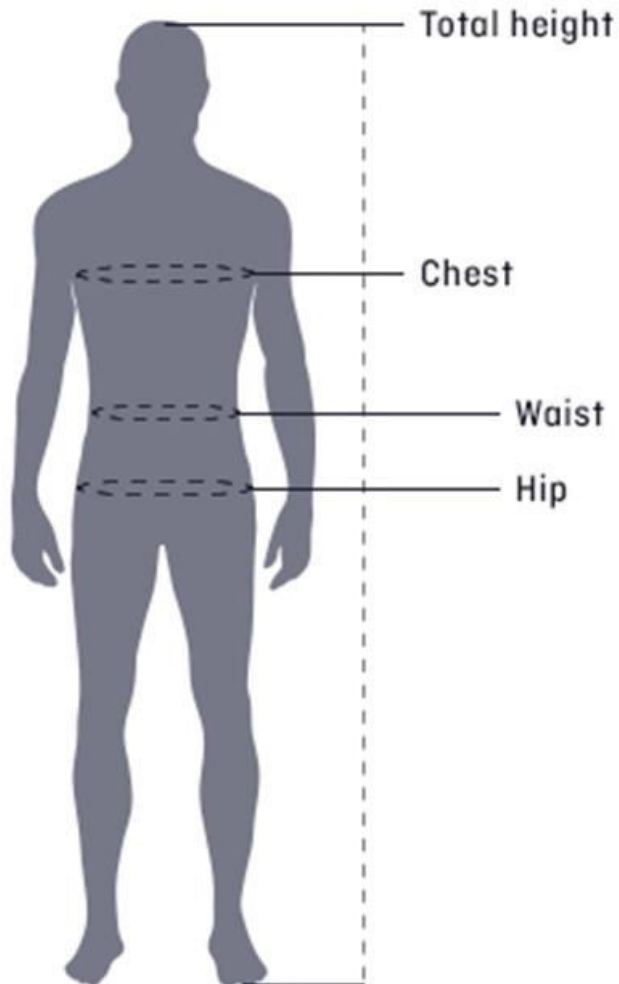

MEN'S SIZES

MEN'S TOP

EU*	44/XS	46/S	48/M	50/L	52/XL	54/XXL	56/3XL	58/4XL	60/5XL
USA	XXS	XS	S	M	L	XL	XXL	3XL	4XL
TOTAL HEIGHT (cm)	170-173	173-176	176-179	179-182	182-185	185-188	189-192	193-196	197-200
CHEST (cm)	88-91	86-92	92-98	98-104	104-110	110-116	117-125	126-136	136-146
WAIST (cm)	76-79	74-80	80-86	86-92	92-98	98-104	105-113	114-124	124-134
HIP (cm)	92-95	90-96	96-102	102-108	108-114	114-120	121-129	130-140	140-150

*Includes Germany, Austria, Switzerland, Spain, France, Great Britain and Italy.

MEN'S SIZES

MEN'S TROUSERS

EU*	44/XS	46/S	48/M	50/L	52/XL	54/XXL	56/3XL	58/4XL	60/5XL
USA	XXS	XS	S	M	L	XL	XXL	3XL	4XL
TOTAL HEIGHT (cm)	170-173	173-176	176-179	179-182	182-185	185-188	189-192	193-196	197-200
WAIST (cm)	75-79	79-83	83-87	87-91	91-96	96-101	101-106	106-111	111-116
HIP (cm)	91-95	95-99	99-103	103-108	108-112	112-117	117-121	121-126	126-130
INSEAM (cm)	81	82	83	84	85	86	87	88	89
SHORT - Outseam leg (cm)	77	78	79	80	81	82	83	84	85
LONG - Inseam leg (cm)	85	86	87	88	89	90	91	92	93

*Includes Germany, Austria, Switzerland, Spain, France, Great Britain and Italy.

WOMEN'S SIZES

WOMEN'S TOP

INT / ES	XS	S	M	L	XL	XXL	3XL	4XL
IT	38	40	42	44	46	48	50	52
DE*	32	34	36	38	40	42	44	46
FR	34	36	38	40	42	44	46	48
USA	XXS	XS	S	M	L	XL	2XL	3XL
UK	4	6	8	10	12	14	16	18
TOTAL HEIGHT (cm)	160-163	162-165	164-167	168-171	170-173	172-175	174-177	176-179
CHEST (cm)	82-85	86-89	90-93	94-97	98-101	102-105	106-109	110-113
WAIST (cm)	61-64	65-68	69-72	73 - 76	77-80	81-84	85-88	89-92
HIP (cm)	86-89	90-93	94-97	98-101	102-105	106-109	110-113	114-117