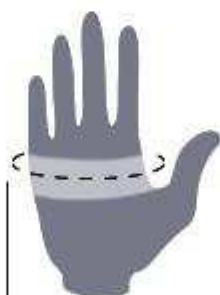

*Includes Germany, Austria and Switzerland.

WOMEN'S SIZES

WOMEN'S TROUSERS

INT / ES	XS	S	M	L	XL	XXL	3XL	4XL
IT	38	40	42	44	46	48	50	52
DE*	32	34	36	38	40	42	44	46
FR	34	36	38	40	42	44	46	48
USA	XXS	XS	S	M	L	XL	2XL	3XL
UK	4	6	8	10	12	14	16	18
TOTAL HEIGHT (cm)	160-163	162-165	164-167	168-171	170-173	172-175	174-177	176-179
WAIST (cm)	61-64	65-68	69-72	73 - 76	77-80	81-84	85-88	89-92
HIP (cm)	86-89	90-93	94-97	98-101	102-105	106-109	110-113	114-117
INSEAM (cm)	77	78	79	80	81	82	83	84
SHORT - Inseam leg (cm)	73	74	75	76	77	78	79	80
LONG - Inseam leg (cm)	81	82	83	84	85	86	87	88

*Includes Germany, Austria and Switzerland.

KIDS' APPAREL

KIDS' APPAREL

YOU ARE BUYING	92	104	116	128	140	152	164	176
AGE	2/3	3/4	5/6	6/7	8/9	10/11	12/14	14/16
USA	3XS	XXS	XS	S	M	L	XL	XXL
TOTAL HEIGHT (cm)	86-98	98-110	110-122	122-134	134-146	146-158	159-169	170-180
CHEST (cm)	50-55	53-58	56-61	59-64	64-69	69-74	75-80	81-86
WAIST (cm)	50-54	52-56	54-58	56-60	59-62	62-65	66-69	70-73
HIP (cm)	53-57	58-62	63-67	68-72	73-77	78-82	83-87	88-92
ARM LENGTH from center back (cm)	40-45	46-51	52-57	58-63	64-69	70-75	64-79	78-83
LEG LENGTH standard (cm)	49-57	58-66	67-75	76-82	83-89	90-96	97-103	104-110

ESSENTIAL ALPINE GLOVES

Circumference

ESSENTIAL ALPINE GLOVES

YOU ARE BUYING	XS	S	M	L	XL	XXL	XXXL
UNISEX	6	7	8	9	10	11	12
CIRCUMFERENCE (cm)	16,5-18,5	18,5-21	21-23	23-24	24,5-26	26-28	28-30
KID SIZE YOU ARE BUYING	XXS	XS	S	M	L		
TOTAL HEIGHT	104	116	128	140	152		
AGE	3/4	5/6	7/8	9/10	11/12		
GLOVES KNIT (women)				S - M			
GLOVES KNIT (men)					L - XL		

ESSENTIAL ALPINE SOCKS

Sock size

Place your heel against the wall and measure your foot length from the heel to the longest part of your toe. For a comfort fit add some additional mm to your measurement.