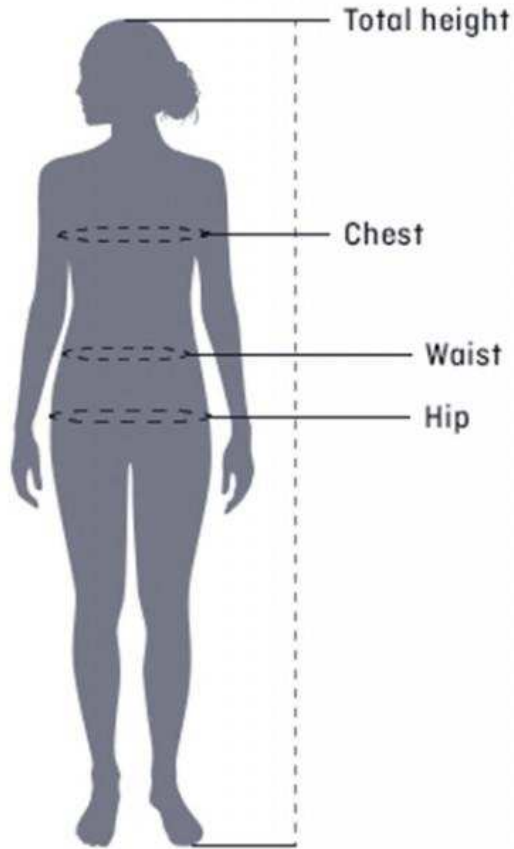

*Includes Germany, Austria, Switzerland, Spain, France, Great Britain and Italy.

MEN'S SIZES

MEN'S TROUSERS

EU*	44/XS	46/S	48/M	50/L	52/XL	54/XXL	56/3XL	58/4XL	60/5XL
USA	XXS	XS	S	M	L	XL	XXL	3XL	4XL
TOTAL HEIGHT (cm)	170-173	173-176	176-179	179-182	182-185	185-188	189-192	193-196	197-200
WAIST (cm)	75-79	79-83	83-87	87-91	91-96	96-101	101-106	106-111	111-116
HIP (cm)	91-95	95-99	99-103	103-108	108-112	112-117	117-121	121-126	126-130
INSEAM (cm)	81	82	83	84	85	86	87	88	89
SHORT - Outseam leg (cm)	77	78	79	80	81	82	83	84	85
LONG - Inseam leg (cm)	85	86	87	88	89	90	91	92	93

*Includes Germany, Austria, Switzerland, Spain, France, Great Britain and Italy.

WOMEN'S SIZES

WOMEN'S TOP

INT / ES	XS	S	M	L	XL	XXL	3XL	4XL
IT	38	40	42	44	46	48	50	52
DE*	32	34	36	38	40	42	44	46
FR	34	36	38	40	42	44	46	48
USA	XXS	XS	S	M	L	XL	2XL	3XL
UK	4	6	8	10	12	14	16	18
TOTAL HEIGHT (cm)	160-163	162-165	164-167	168-171	170-173	172-175	174-177	176-179
CHEST (cm)	82-85	86-89	90-93	94-97	98-101	102-105	106-109	110-113
WAIST (cm)	61-64	65-68	69-72	73 - 76	77-80	81-84	85-88	89-92
HIP (cm)	86-89	90-93	94-97	98-101	102-105	106-109	110-113	114-117

*Includes Germany, Austria and Switzerland.

WOMEN'S SIZES

WOMEN'S TROUSERS

INT / ES	XS	S	M	L	XL	XXL	3XL	4XL
IT	38	40	42	44	46	48	50	52
DE*	32	34	36	38	40	42	44	46
FR	34	36	38	40	42	44	46	48
USA	XXS	XS	S	M	L	XL	2XL	3XL
UK	4	6	8	10	12	14	16	18
TOTAL HEIGHT (cm)	160-163	162-165	164-167	168-171	170-173	172-175	174-177	176-179
WAIST (cm)	61-64	65-68	69-72	73 - 76	77-80	81-84	85-88	89-92
HIP (cm)	86-89	90-93	94-97	98-101	102-105	106-109	110-113	114-117
INSEAM (cm)	77	78	79	80	81	82	83	84
SHORT - Inseam leg (cm)	73	74	75	76	77	78	79	80
LONG - Inseam leg (cm)	81	82	83	84	85	86	87	88