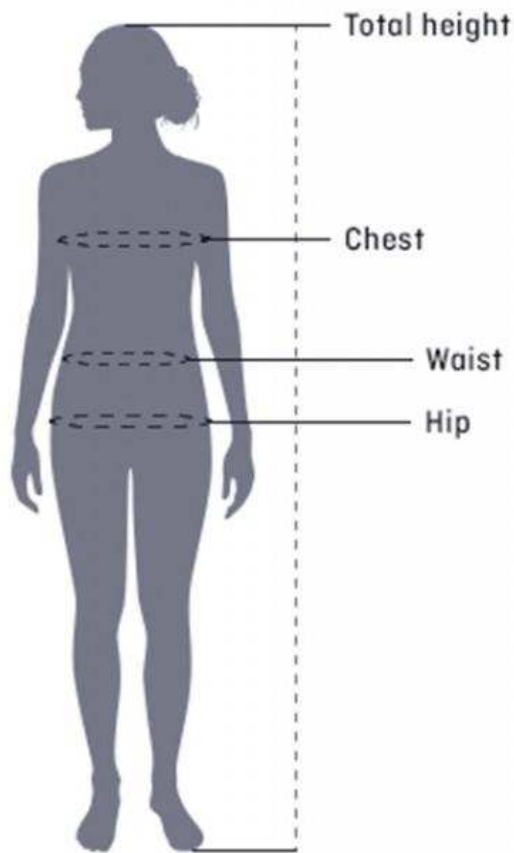

MEN'S SIZES

MEN'S TOP

EU*	44/XS	46/S	48/M	50/L	52/XL	54/XXL	56/3XL	58/4XL	60/5XL
USA	XXS	XS	S	M	L	XL	XXL	3XL	4XL
TOTAL HEIGHT (cm)	170-173	173-176	176-179	179-182	182-185	185-188	189-192	193-196	197-200
CHEST (cm)	88-91	86-92	92-98	98-104	104-110	110-116	117-125	126-136	136-146
WAIST (cm)	76-79	74-80	80-86	86-92	92-98	98-104	105-113	114-124	124-134
HIP (cm)	92-95	90-96	96-102	102-108	108-114	114-120	121-129	130-140	140-150

*Includes Germany, Austria, Switzerland, Spain, France, Great Britain and Italy.

MEN'S SIZES

MEN'S TROUSERS

EU*	44/XS	46/S	48/M	50/L	52/XL	54/XXL	56/3XL	58/4XL	60/5XL
USA	XXS	XS	S	M	L	XL	XXL	3XL	4XL
TOTAL HEIGHT (cm)	170-173	173-176	176-179	179-182	182-185	185-188	189-192	193-196	197-200
WAIST (cm)	75-79	79-83	83-87	87-91	91-96	96-101	101-106	106-111	111-116
HIP (cm)	91-95	95-99	99-103	103-108	108-112	112-117	117-121	121-126	126-130
INSEAM (cm)	81	82	83	84	85	86	87	88	89
SHORT - Outseam leg (cm)	77	78	79	80	81	82	83	84	85
LONG - Inseam leg (cm)	85	86	87	88	89	90	91	92	93

*Includes Germany, Austria, Switzerland, Spain, France, Great Britain and Italy.

WOMEN'S SIZES

WOMEN'S TOP

INT / ES	XS	S	M	L	XL	XXL	3XL	4XL
IT	38	40	42	44	46	48	50	52
DE*	32	34	36	38	40	42	44	46
FR	34	36	38	40	42	44	46	48
USA	XXS	XS	S	M	L	XL	2XL	3XL
UK	4	6	8	10	12	14	16	18
TOTAL HEIGHT (cm)	160-163	162-165	164-167	168-171	170-173	172-175	174-177	176-179
CHEST (cm)	82-85	86-89	90-93	94-97	98-101	102-105	106-109	110-113
WAIST (cm)	61-64	65-68	69-72	73 - 76	77-80	81-84	85-88	89-92
HIP (cm)	86-89	90-93	94-97	98-101	102-105	106-109	110-113	114-117